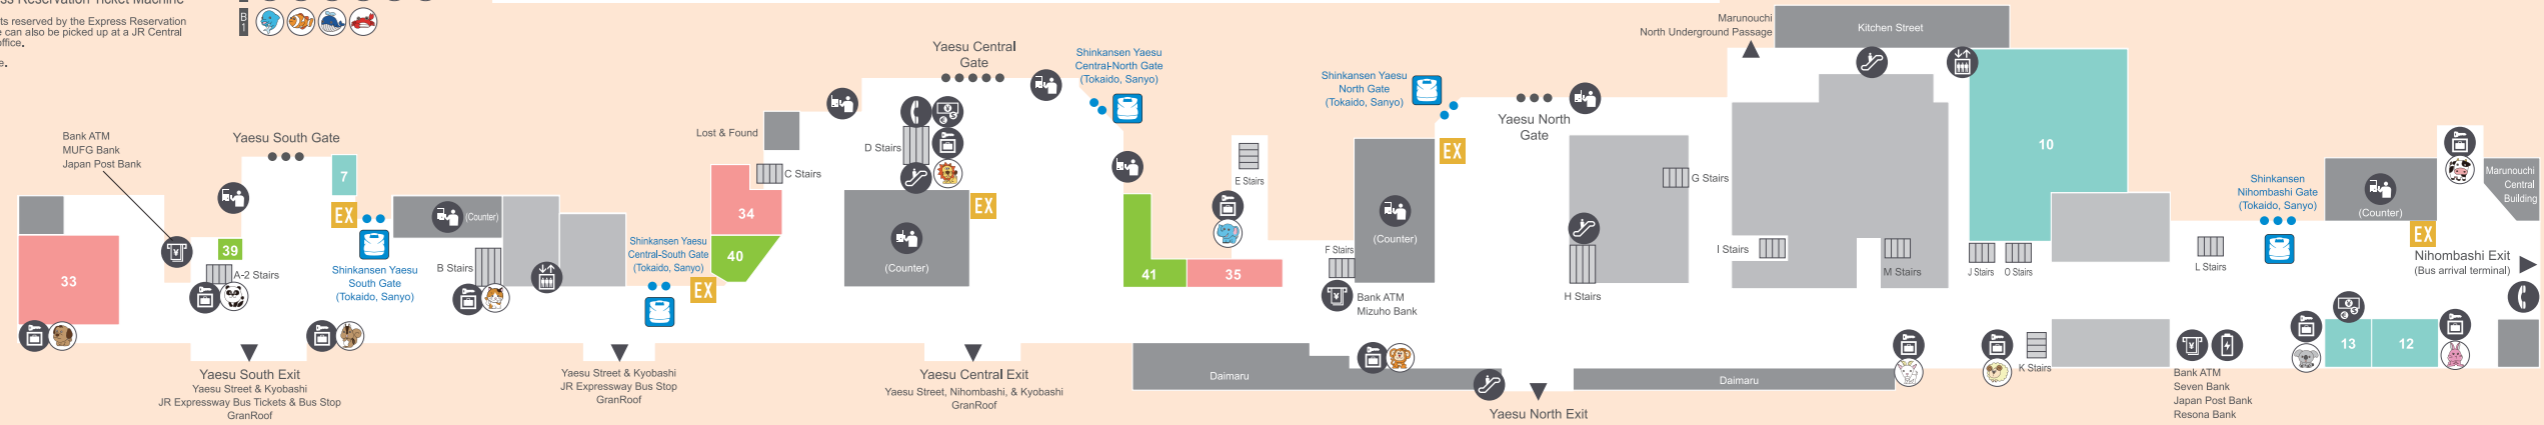

FLOOR MAP

- Restroom
- Women's Restroom
- Multi-function Toilet
- Ostomate Support
- Nursery Room
- Nursing Facilities
- Charge SPOT
- Shinkansen & Ticket Gates
- Public Phone
- Smoking Area
- Escalator
- Elevator
- Tickets (Vending Machines)
- Express Reservation Ticket Machine

- AED
- Bank ATM
- Currency Exchange Machine
  Foreign currency → Japanese yen only
- Coin-operated Lockers
  Look for the animal sign.

Tokyo Okashi Land

1. **B1**
2. 31 MORINAGA CANDY SHOP
   - 32 Glicoya Kitchen
   - 33 Calbee+
   - 34 Pop-up shop

Souvenirs & Take-Out

1. **B1**
2. 35 Shokoku Gotochi Plaza
   - 37 Tokyo Miyage Center
3. **1F**
4. 39 Omusubi dokoro "COME IN" Yaesu South
   - 40 Gift Kiosk Tokyo
   - 41 GRAND KIOSK Tokyo

Fashion, Variety Goods, Services, Convenience Stores

1. **B1**
2. 2 SAC'S BAR
   - 3 SACSTATION
   - 4 BRICK HOUSE
   - 5 Tees Cees
3. **1F**
4. 7 Bellmart Yaesu South
   - 10 Ainz & Tulpe
   - 12 Sagawa Express Tokyo
   - Luggage-free Luggage Check-in Counter
   - 13 Tax-free Counter

2F

東京グルメゾーン TOKYO GOURMET ZONE

1F

B1

Tokyo Ramen Street

1. **B1**
2. 1 Tokyo Niboshi Ramen Gyoku
   - 2 Soranoiro Nippon
   - 3 Rokurinsha
   - 4 Shio Ramen Senmon Hirugao
   - 5 Tonkotsu Ramen Oreshiki Jun
   - 6 Tsujita Miso no Sho
   - 7 Tokyo chuka soba Chiyogami
   - 8 Tokyoeki Ikaruga

TOKYO GOURMET ZONE

1. **2F**
2. 38 ITAMAE BAL
   - 39 TOKYO KOTOBUKI
   - 40 HIGHBALL BAR TOKYOUEKI 1923
   - 41 TAISHU BISTRO JILL
   - 42 BBEER HOUSE MORIU
   - 43 Casual Teppan Date
   - 44 SAKABA SINATRA

Nippon Gourmet Road

1. **B1**
2. 9 Shokoku Himonoto
   - 10 Kagoshima Kurokatsu Tei
   - 11 Hakata Kanefuku Fukutake
   - 12 Kagawa Sanuki Mengyo
   - 13 Hiroshima Denkosekka
   - 14 Toyama Shiroebi tei Tokyo eki ten
   - 15 Yokohama Kiyoken
   - 16 Sendai Gyu-tan Sumibiyaki "Mon"
   - 17 Hakodate tachiguizushi Kantaro

Restaurants & Cafés

1. **B1**
2. 19 New Tokyo Beer Hall, Tokyo Station Yaesu Gate
   - 20 Far-beurre
   - 21 PRONTO IL BAR
   - 22 YOKU MOKU
   - 24 KYOBASHI SEMBIKIYA
   - 25 MOMI&TOY'S
   - 26 Mihashi
   - 27 SHISEIDO PARLOUR
   - 28 Echigo Soba
   - 29 bistro CLEANTE TOKYO
   - 30 Yakitori ichidori
   - 31 Sushi-Go-Round Kantaro Tokyo
3. **1F**
4. 33 McDonald's
   - 34 Doutor Coffee Shop
   - 35 Sobadokoro Tamejira

Tokyo Character Street

1. **B1**
2. 1 Sumikko Gurashi Shop, Tokyo Station
   - 2 Lego® Store
   - 3 CRAYON SHINCHAN OFFICIAL SHOP ~ Action department store
   - 4 DISNEY AVENUE by KIDDY LAND
   - 5 Shochiku Kabukiya Honpo
   - 6 JUMP SHOP
   - 7 TOMICA SHOP
   - 8 PLARAIL SHOP
   - 9 The Bears' School Official Shop - Jaackie's Dream
   - 10 SNOOPY TOWN mini
   - 11 Moomin Shop Mini
   - 12 Donguri Republic
   - 13 Fuji TV Shop - Fujisan - in TOKYO STATION -
   - 14 TV Tokyo Honpo
   - 15 TBS store
   - 16 NITTELE-YA
   - 17 tv asahi Shop
   - 18 K-spot
   - 19 NHK-Character SHOP
   - 20 Miffy Style
   - 21 Hello Kitty shop
   - 22 Rilakkuma store
   - 23 KAPIBARANAN KYURUTTO SHOP
   - 24 ULTRAMAN WORLD M78
   - 25 Prism Stone, Tokyo Station
   - 27 KOUENCHAN HANAMARU STATION
   - 28 Precure Pretty Store
   - 29 AIKATSU! STYLE
   - 31 Pokémon Store
   - 32 TOKYO GASHAPON STREET
   - 33 LINE CREATORS SHOP
3. Ichiban Plaza Pop-up shops and events

Feel free to talk to a guide!

Guides wearing red jackets or armbands are available throughout First Avenue Tokyo Station to help you. If you have a question, please ask.

- Restaurants & Cafés
- Character Goods
- Souvenirs & Take-Out
- Fashion, Variety Goods, Services, Convenience Stores