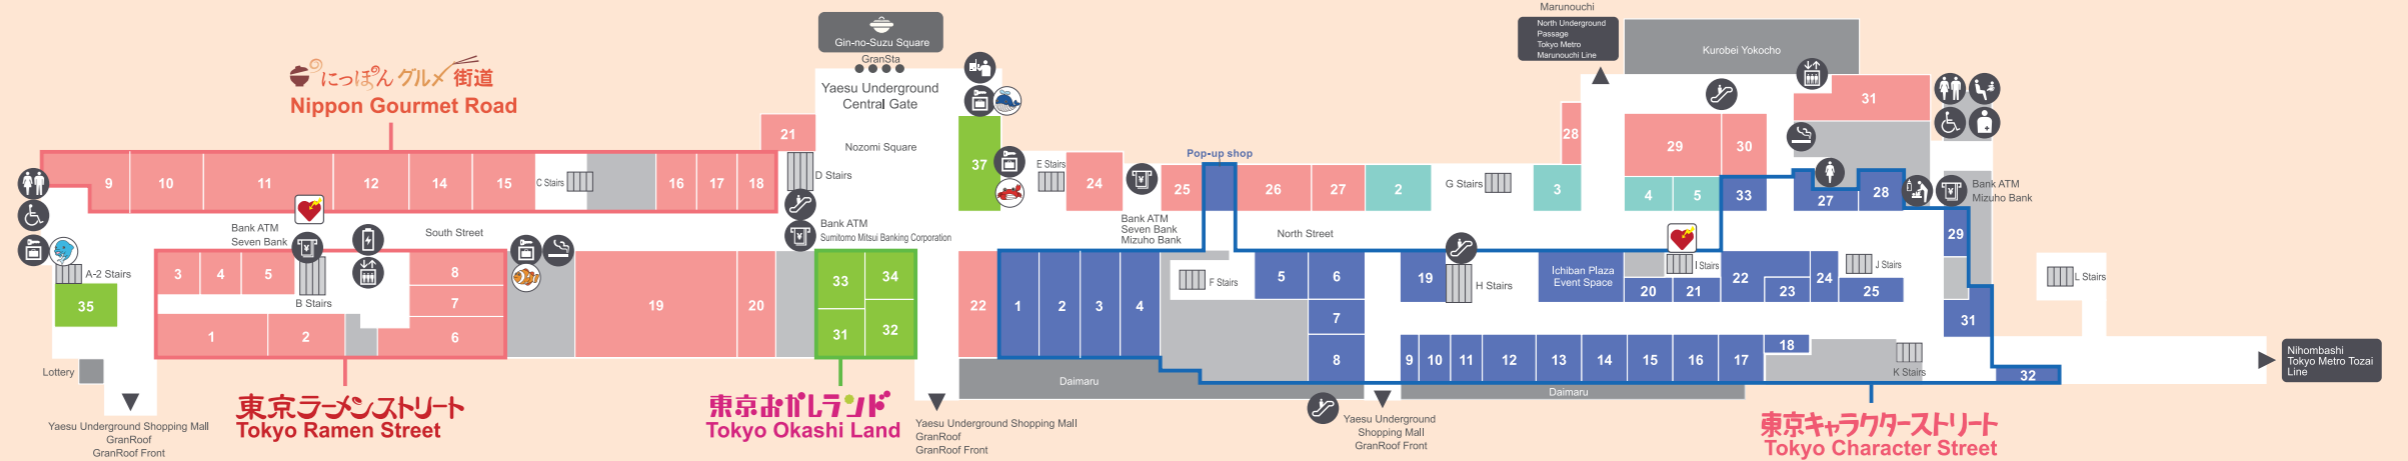

FLOOR MAP

- Restroom
- Women's Restroom
- Multi-function Toilet
- Ostomate Support
- Nursery Room
- Nursing Facilities
- Charge SPOT
- Shinkansen & Ticket Gates
- Public Phone
- Smoking Area
- Escalator
- Elevator
- Tickets (Vending Machines)
- Express Reservation Ticket Machine

- AED
- Bank ATM
- Currency Exchange Machine
  Foreign currency → Japanese yen only
- Coin-operated Lockers
  Look for the animal sign.

Tokyo Okashi Land

1. **B1**
2. 31 MORINAGA CANDY SHOP
   - 32 Glicoya Kitchen
   - 33 Calbee+
   - 34 Pop-up shop

Souvenirs & Take-Out

1. **B1**
2. 35 Shokoku Gotochi Plaza
   - 37 Tokyo Miyage Center
3. **1F**
4. 39 Omusubi dokoro "COME IN" Yaesu South
   - 40 Gift Kiosk Tokyo
   - 41 GRAND KIOSK Tokyo

Fashion, Variety Goods, Services, Convenience Stores

1. **B1**
2. 2 SAC'S BAR
   - 3 SACSTATION
   - 4 BRICK HOUSE
   - 5 Tees Cees
3. **1F**
4. 7 Bellmart Yaesu South
   - 10 Ainz & Tulpe
   - 12 Sagawa Express Tokyo
   - Luggage-free Luggage Check-in Counter
   - 13 Tax-free Counter

2F

東京グルメゾーン TOKYO GOURMET ZONE

1F

B1

Tokyo Ramen Street

1. **B1**
2. 1 Tokyo Niboshi Ramen Gyoku
   - 2 Soranoiro Nippon
   - 3 Rokurinsha
   - 4 Shio Ramen Senmon Hirugao
   - 5 Tonkotsu Ramen Oreshiki Jun
   - 6 Tsujita Miso no Sho
   - 7 Tokyo chuka soba Chiyogami
   - 8 Tokyoeki Ikaruga

TOKYO GOURMET ZONE

1. **2F**
2. 38 ITAMAE BAL
   - 39 TOKYO KOTOBUKI
   - 40 HIGHBALL BAR TOKYOUEKI 1923
   - 41 TAISHU BISTRO JILL
   - 42 BBEER HOUSE MORIU
   - 43 Casual Teppan Date
   - 44 SAKABA SINATRA

Nippon Gourmet Road

1. **B1**
2. 9 Shokoku Himonoto
   - 10 Kagoshima Kurokatsu Tei
   - 11 Hakata Kanefuku Fukutake
   - 12 Kagawa Sanuki Mengyo
   - 13 Hiroshima Denkosekka
   - 14 Toyama Shiroebi tei Tokyo eki ten
   - 15 Yokohama Kiyoken
   - 16 Sendai Gyu-tan Sumibiyaki "Mon"
   - 17 Hakodate tachiguizushi Kantaro

Restaurants & Cafés

1. **B1**
2. 19 New Tokyo Beer Hall, Tokyo Station Yaesu Gate
   - 20 Far-beurre
   - 21 PRONTO IL BAR
   - 22 YOKU MOKU
   - 24 KYOBASHI SEMBIKIYA
   - 25 MOMI&TOY'S
   - 26 Mihashi
   - 27 SHISEIDO PARLOUR
   - 28 Echigo Soba
   - 29 bistro CLEANTE TOKYO
   - 30 Yakitori ichidori
   - 31 Sushi-Go-Round Kantaro Tokyo
3. **1F**
4. 33 McDonald's
   - 34 Doutor Coffee Shop
   - 35 Sobadokoro Tamejira

Tokyo Character Street

1. **B1**
2. 1 Sumikko Gurashi Shop, Tokyo Station
   - 2 Lego® Store
   - 3 CRAYON SHINCHAN OFFICIAL SHOP ~ Action department store
   - 4 DISNEY AVENUE by KIDDY LAND
   - 5 Shochiku Kabukiya Honpo
   - 6 JUMP SHOP
   - 7 TOMICA SHOP
   - 8 PLARAIL SHOP
   - 9 The Bears' School Official Shop - Jaackie's Dream
   - 10 SNOOPY TOWN mini
   - 11 Moomin Shop Mini
   - 12 Donguri Republic
   - 13 Fuji TV Shop - Fujisan - in TOKYO STATION -
   - 14 TV Tokyo Honpo
   - 15 TBS store
   - 16 NITTELE-YA
   - 17 tv asahi Shop
   - 18 K-spot
   - 19 NHK-Character SHOP
   - 20 Miffy Style
   - 21 Hello Kitty shop
   - 22 Rilakkuma store
   - 23 KAPIBARANAN KYURUTTO SHOP
   - 24 ULTRAMAN WORLD M78
   - 25 Prism Stone, Tokyo Station
   - 27 KOUENCHAN HANAMARU STATION
   - 28 Precure Pretty Store
   - 29 AIKATSU! STYLE
   - 31 Pokémon Store
   - 32 TOKYO GASHAPON STREET
   - 33 LINE CREATORS SHOP
3. Ichiban Plaza Pop-up shops and events

Feel free to talk to a guide!

Guides wearing red jackets or armbands are available throughout First Avenue Tokyo Station to help you. If you have a question, please ask.

- Restaurants & Cafés
- Character Goods
- Souvenirs & Take-Out
- Fashion, Variety Goods, Services, Convenience Stores